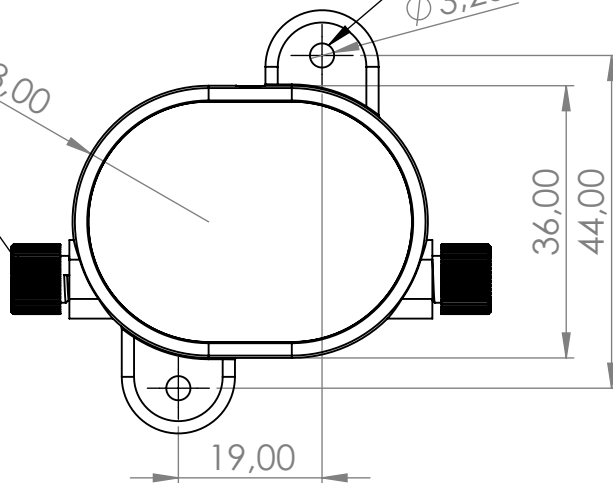

Version industrielle

Hole for M3 screws

Fittings XP235

R18,00

$\phi 3,20$