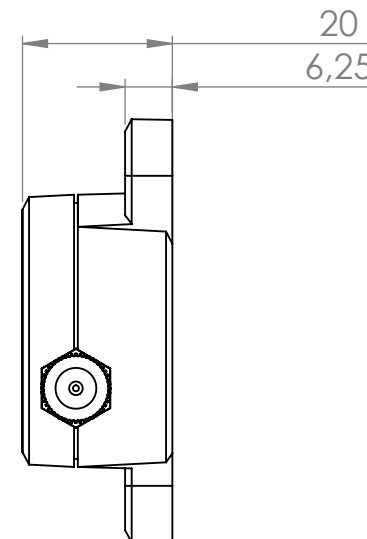

Version industrielle

Hole for M3 screws

Fittings XP235

R18,00

$\phi 3,20$