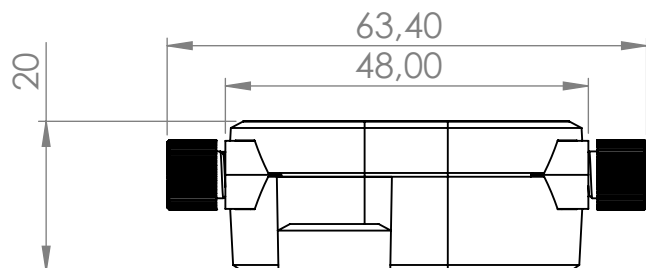

Version industrielle

Hole for M3 screws

Fittings XP235

R18,00

$\phi 3,20$